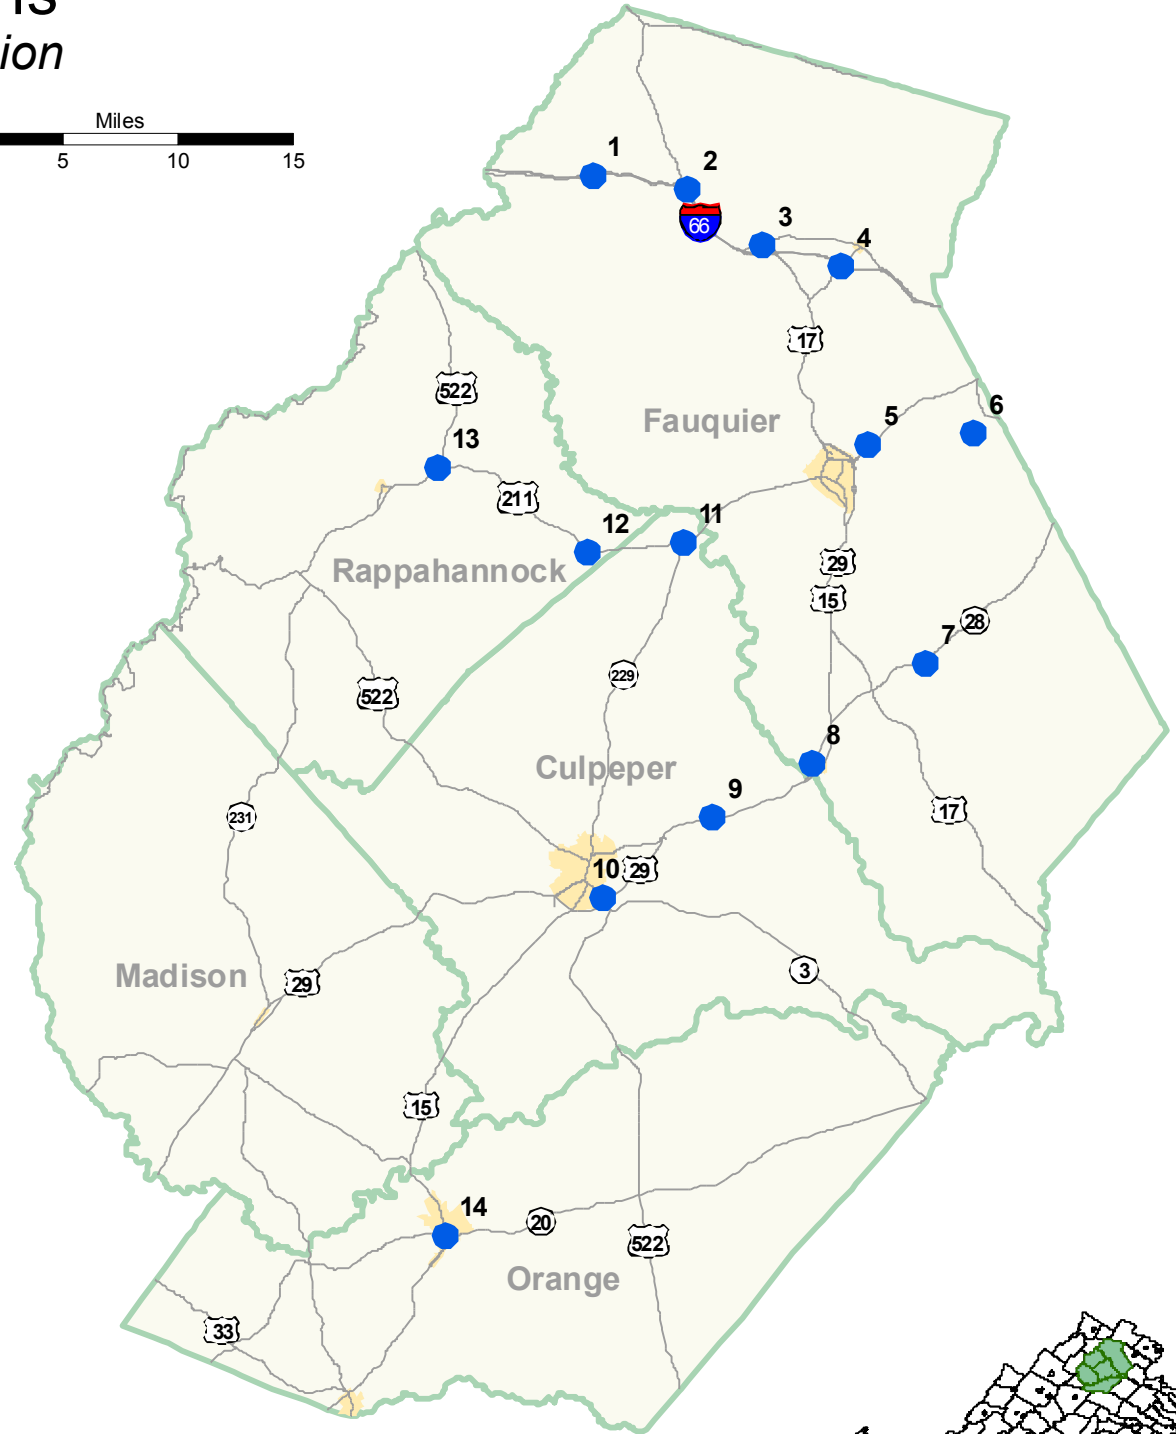

Park and Ride Lot Locations in the Rappahannock-Rapidan Region

Park and Ride Lots

- 1 Markham
- 2 Delaplane
- 3 Marshall
- 4 The Plains
- 5 Warrenton
- 6 Vint Hill
- 7 Midland
- 8 Remington
- 9 Brandy Station
- 10 Rabbit Run
- 11 Clevengers Corner
- 12 Amissville
- 13 Massies Corner
- 14 Town of Orange

Visit www.rrcommute.org or call
RRRC Commuter Services at (540) 829-7451
for more information on commuting in the
Rappahannock-Rapidan region

!"

\$!") * (# \$ % & '\$ (

+ , & '# %

+

' 12 /'0 12 & \$!"

' /7 8 ! (4! 5 6 * 7 8 + '02