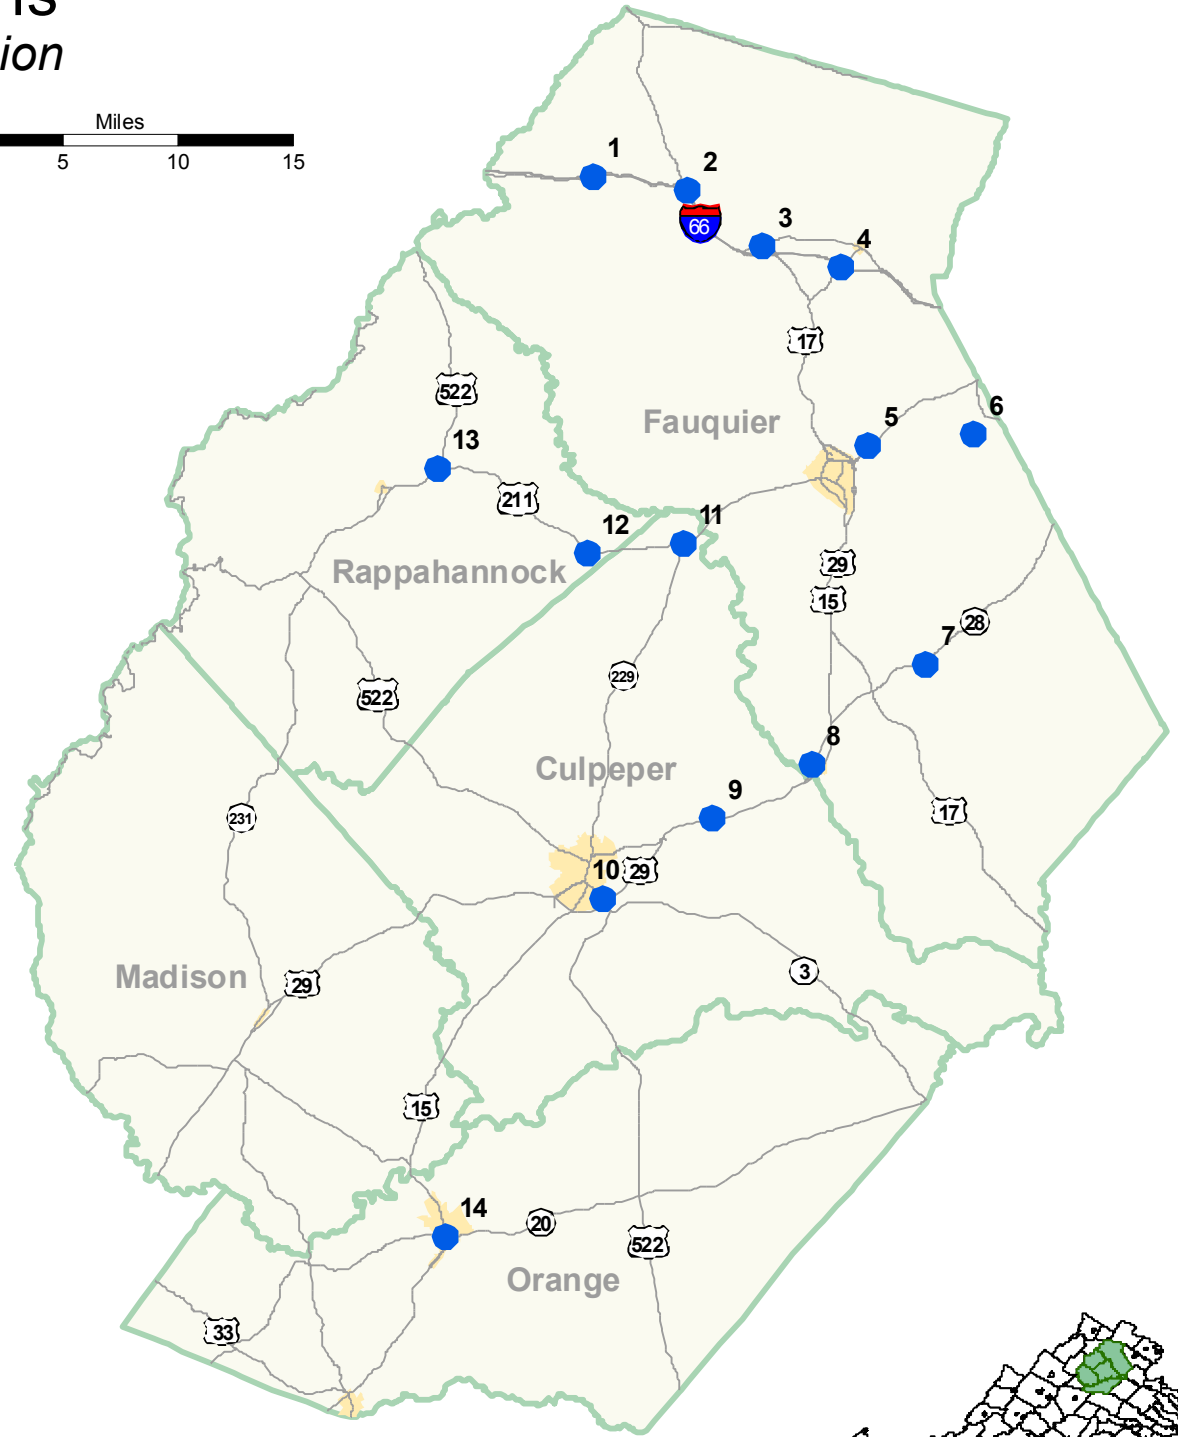

Park and Ride Lot Locations in the Rappahannock-Rapidan Region

Park and Ride Lots

- 1 Markham
- 2 Delaplane
- 3 Marshall
- 4 The Plains
- 5 Warrenton
- 6 Vint Hill
- 7 Midland
- 8 Remington
- 9 Brandy Station
- 10 Rabbit Run
- 11 Clevengers Corner
- 12 Amissville
- 13 Massies Corner
- 14 Town of Orange

Visit www.rrcommute.org or call
RRRC Commuter Services at (540) 829-7451
for more information on commuting in the
Rappahannock-Rapidan region

!"

\$! ") * (# \$ % & ' \$ (

+ , & '#

+

' 12 /'0 12 & \$!"

' /7 8 ! (4! 5 6 * 7 8 + '02